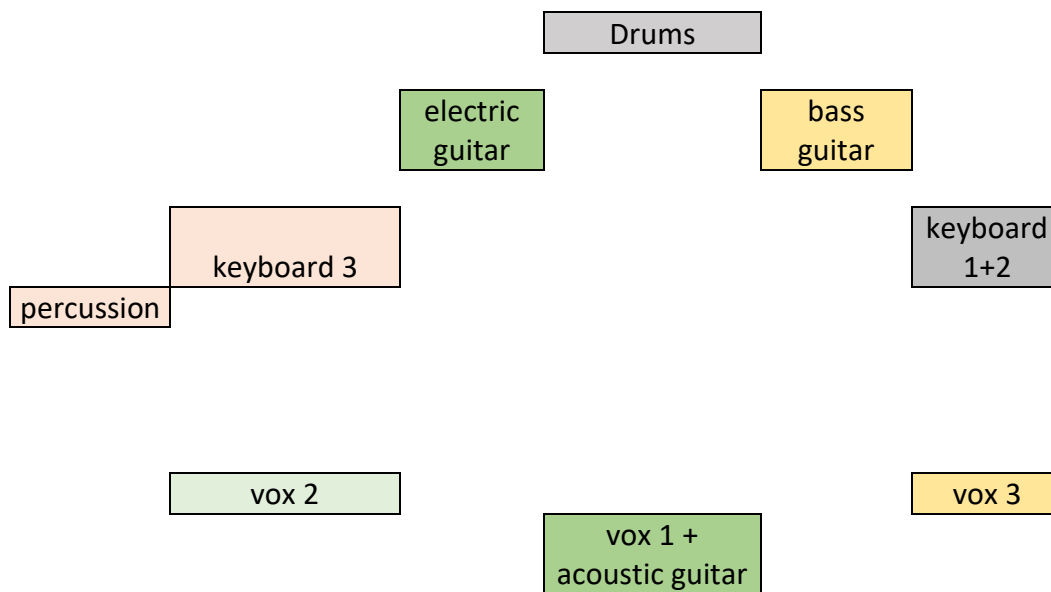

# Inn-a-valley Technical Rider

Bühnenbild:

Verkabelung:

Kanal	Instrument	Anschluss
1	bass drum	dyn
2	snare	dyn
3	hihat	con(denser)
4	t1	dyn
5	t2	dyn
6	t3	dyn
7	oh1	con(denser)
8	oh2	con(denser)
9	percussion	con(denser)
10	percussion	con(denser)
11	bass guitar	di box
12	keyboard 1	di box
13	keyboard 2 L	di box
14	keyboard 2 R	di box
15	keyboard 3	di box
16	electric guitar	dyn
17	acousitc guitar	di box
18	vox 1	dyn
19	vox 2	dyn
20	vox 3	dyn